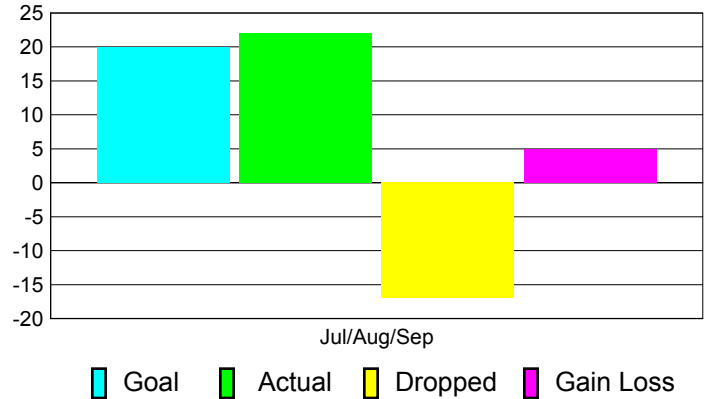

### YTD Status Quo Clubs 2012-2013

Status Quo Clubs Compared to Status Quo Members

## MEMBERSHIP

**Membership Results**  
2012-2013

**Membership**  
2011-2012

Month	Net Memb Goal	Actual New Memb	Actual Dropped Memb	Gain/Loss of Memb	Gain/Loss of Memb
Jul/Aug/Sep	20	22	-17	5	-16
<b>Totals</b>	<b>20</b>	<b>22</b>	<b>-17</b>	<b>5</b>	<b>-16</b>

### Membership Results 2012-2013

Goal, New, Dropped, Gain/Loss

### Comparison of Membership Gain/Loss

Current Year Compared to the Previous Year