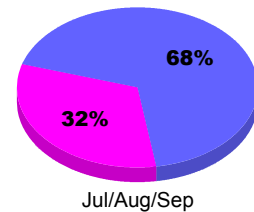

Gender Comparison 2012-2013